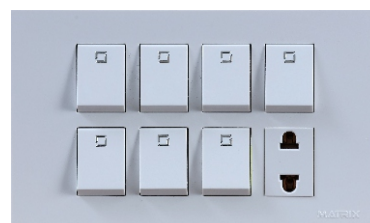

PRIME Series

2 Gang

1 Switch + 1 Socket

2 Switch + 1 Socket

3 Switch + 1 Socket

2 Switch + 2 Socket

4 Gang

Bell Push

Power Switch

Power Plug

TV + TP

5 in 1

TP Single

4 Switch + 2 Socket

6 Gang

6 Switch + 2 Socket

5 Switch + 1 Socket

8 Gang

8 Switch + 2 Socket

10 Gang

5 in 1 Double

7 Switch + 1 Socket

TV Single

Fan Dimmer