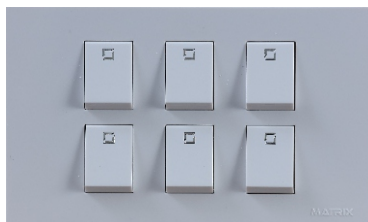

PRIME Series

2 Gang

1 Switch + 1 Socket

2 Switch + 1 Socket

3 Switch + 1 Socket

2 Switch + 2 Socket

4 Gang

Bell Push

Power Switch

Power Plug

TV + TP

5 in 1

TP Single

4 Switch + 2 Socket

6 Gang

6 Switch + 2 Socket

5 Switch + 1 Socket

8 Gang

8 Switch + 2 Socket

10 Gang

5 in 1 Double

7 Switch + 1 Socket

TV Single

Fan Dimmer