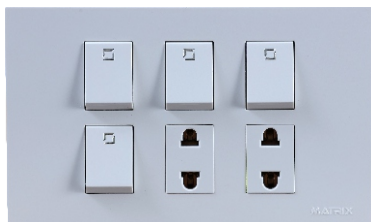

PRIME Series

2 Gang

1 Switch + 1 Socket

2 Switch + 1 Socket

3 Switch + 1 Socket

2 Switch + 2 Socket

4 Gang

Bell Push

Power Switch

Power Plug

TV + TP

5 in 1

TP Single

4 Switch + 2 Socket

6 Gang

6 Switch + 2 Socket

5 Switch + 1 Socket

8 Gang

8 Switch + 2 Socket

10 Gang

5 in 1 Double

7 Switch + 1 Socket

TV Single

Fan Dimmer