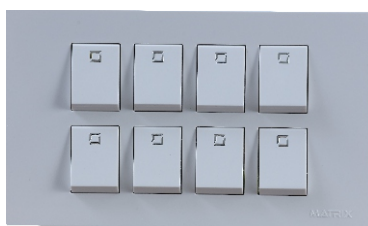

PRIME Series

2 Gang

1 Switch + 1 Socket

2 Switch + 1 Socket

3 Switch + 1 Socket

2 Switch + 2 Socket

4 Gang

Bell Push

Power Switch

Power Plug

TV + TP

5 in 1

TP Single

4 Switch + 2 Socket

6 Gang

6 Switch + 2 Socket

5 Switch + 1 Socket

8 Gang

8 Switch + 2 Socket

10 Gang

5 in 1 Double

7 Switch + 1 Socket

TV Single

Fan Dimmer