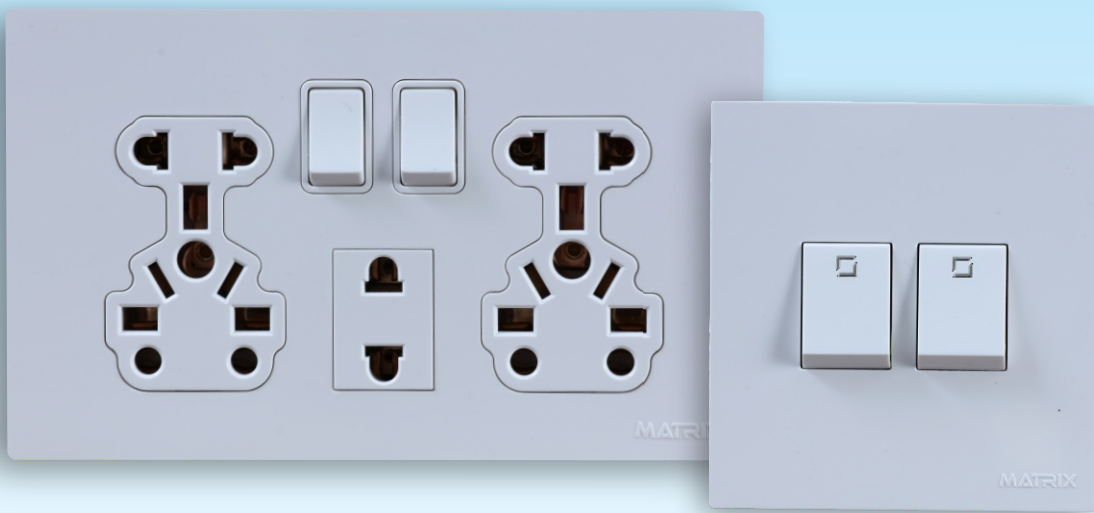

PRIME Series

2 Gang

1 Switch + 1 Socket

2 Switch + 1 Socket

3 Switch + 1 Socket

2 Switch + 2 Socket

4 Gang

Bell Push

Power Switch

Power Plug

TV + TP

5 in 1

TP Single

4 Switch + 2 Socket

6 Gang

6 Switch + 2 Socket

5 Switch + 1 Socket

8 Gang

8 Switch + 2 Socket

10 Gang

5 in 1 Double

7 Switch + 1 Socket

TV Single

Fan Dimmer