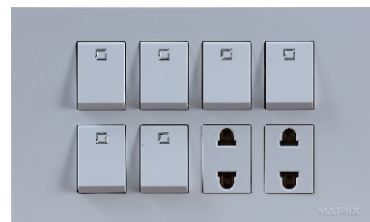

PRIME Series

2 Gang

1 Switch + 1 Socket

2 Switch + 1 Socket

3 Switch + 1 Socket

2 Switch + 2 Socket

4 Gang

Bell Push

Power Switch

Power Plug

TV + TP

5 in 1

TP Single

4 Switch + 2 Socket

6 Gang

6 Switch + 2 Socket

5 Switch + 1 Socket

8 Gang

8 Switch + 2 Socket

10 Gang

5 in 1 Double

7 Switch + 1 Socket

TV Single

Fan Dimmer