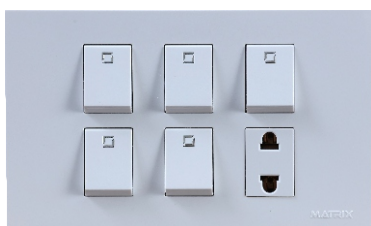

PRIME Series

2 Gang

1 Switch + 1 Socket

2 Switch + 1 Socket

3 Switch + 1 Socket

2 Switch + 2 Socket

4 Gang

Bell Push

Power Switch

Power Plug

TV + TP

5 in 1

TP Single

4 Switch + 2 Socket

6 Gang

6 Switch + 2 Socket

5 Switch + 1 Socket

8 Gang

8 Switch + 2 Socket

10 Gang

5 in 1 Double

7 Switch + 1 Socket

TV Single

Fan Dimmer