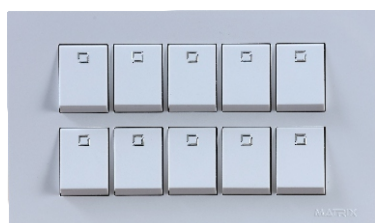

PRIME Series

2 Gang

1 Switch + 1 Socket

2 Switch + 1 Socket

3 Switch + 1 Socket

2 Switch + 2 Socket

4 Gang

Bell Push

Power Switch

Power Plug

TV + TP

5 in 1

TP Single

4 Switch + 2 Socket

6 Gang

6 Switch + 2 Socket

5 Switch + 1 Socket

8 Gang

8 Switch + 2 Socket

10 Gang

5 in 1 Double

7 Switch + 1 Socket

TV Single

Fan Dimmer