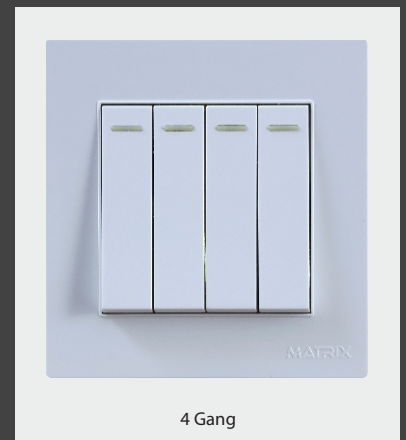

PRIME Plus Series

1 Gang

2 Gang

1 Switch + 1 Socket

2 Switch + 2 Socket

3 Gang

4 Gang

2 Way

Extra Fan Dimmer

Fan Dimmer Plate

4 Switch + 2 Socket

6 Switch + 2 Socket

6 Gang

8 Gang

6 Switch + Dimmer