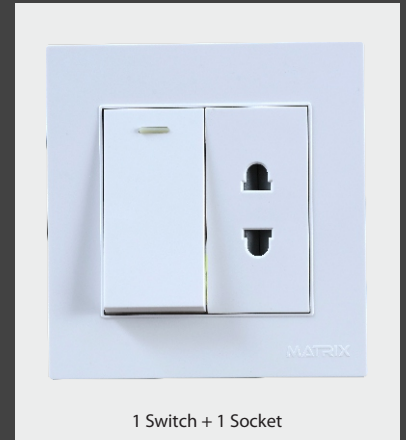

PRIME Plus Series

1 Gang

2 Gang

1 Switch + 1 Socket

2 Switch + 2 Socket

3 Gang

4 Gang

2 Way