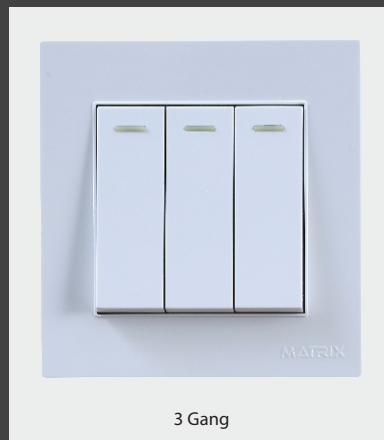

PRIME Plus Series

1 Gang

2 Gang

1 Switch + 1 Socket

2 Switch + 2 Socket

3 Gang

4 Gang

2 Way