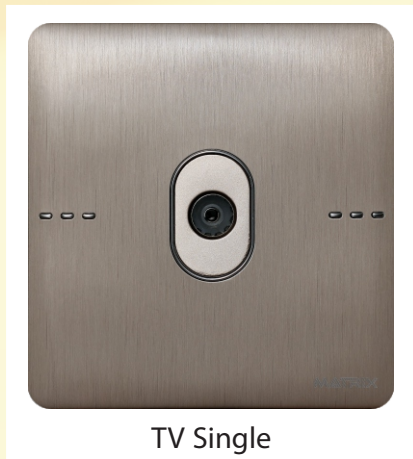

NEO Series

NEO Series

MATRIX

Switch&Socket

1 Gang

2 Gang

1 Switch + 1 Socket

2 Switch + 1 Socket

4 Gang

2 Switch + 2 Socket

5 in 1

Power Plug

Power Switch

Multi Function

TV + TP

TP Single

NEO Series

MATRIX

Switch&Socket

TV Single

Door Bell

Fan Dimmer

5 Switch + 1 Socket

4 Switch + 2 Socket