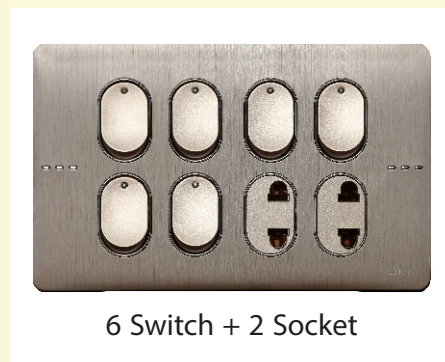

4 Gang

2 Switch + 2 Socket

5 in 1

Power Plug

Power Switch

Multi Function

TV + TP

TP Single

NEO Series

MATRIX

Switch&Socket

TV Single

Door Bell

Fan Dimmer

5 Switch + 1 Socket

4 Switch + 2 Socket

6 Gang

7 Switch + 1 Socket

8 Gang

6 Switch + 2 Socket

5 in 1 Double

8 Switch + 2 Socket