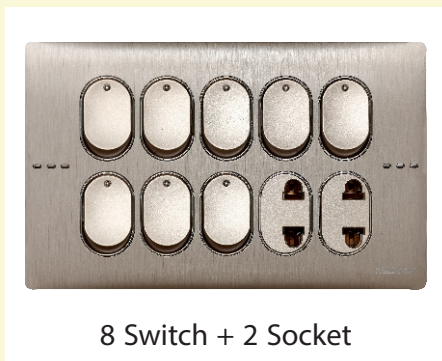

4 Gang

2 Switch + 2 Socket

5 in 1

Power Plug

Power Switch

Multi Function

TV + TP

TP Single

NEO Series

MATRIX

Switch&Socket

TV Single

Door Bell

Fan Dimmer

5 Switch + 1 Socket

4 Switch + 2 Socket

6 Gang

7 Switch + 1 Socket

8 Gang

6 Switch + 2 Socket

5 in 1 Double

8 Switch + 2 Socket