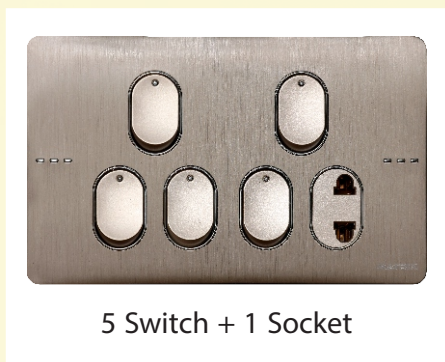

4 Gang

2 Switch + 2 Socket

5 in 1

Power Plug

Power Switch

Multi Function

TV + TP

TP Single

NEO Series

MATRIX

Switch&Socket

TV Single

Door Bell

Fan Dimmer

5 Switch + 1 Socket

4 Switch + 2 Socket

6 Gang

7 Switch + 1 Socket

8 Gang

6 Switch + 2 Socket

5 in 1 Double

8 Switch + 2 Socket